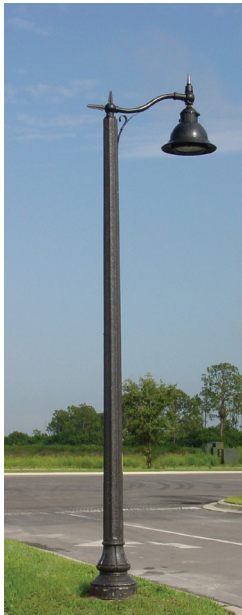

LCEC Lighting Solutions is a full-service turn-key program, offering complete decorative lighting services for residential developments, roadways and parks. We offer a variety of attractive, high-quality decorative light fixtures that will meet the most demanding applications.

The fixture, pole, maintenance, and energy charge are included in one monthly fee, which is conveniently added to your electric bill.

To calculate the total monthly fee, add the selected fixture/energy charge to the selected pole charge listed below. Additional charges may apply for unusual or multi-fixture installations.

<i>Decorative Fixture</i>	<i>Private & Public Fixture/Energy Charge</i>
75 Watt LED Light Black Coach	\$31.11
100 Watt LED Light Green/Black Acorn	\$31.44
120 Watt LED Light Green/Black Aurora	\$38.60
<i>Pole Type and Height</i>	<i>Pole Charge (Private & Public)</i>
13' Decorative Concrete Pole	\$12.75
18' Decorative Concrete Pole	\$14.00
Guard Rail Installation	\$2.60
Underground Conductor	\$0.01/foot